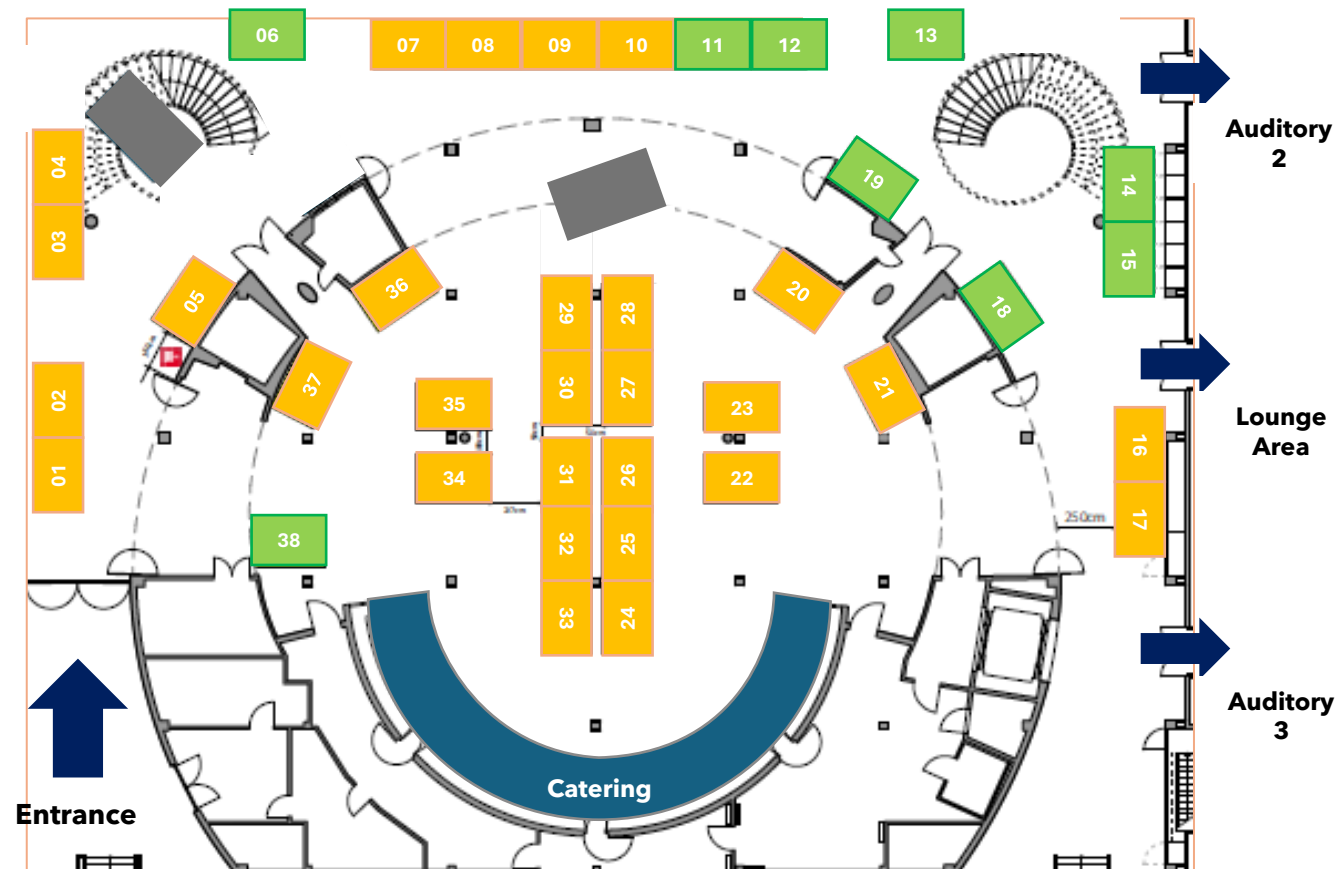

= Free booth space
 = Occupied booth space

Ground Floor

Please see further booth spaces on page two!

prostep ivip Symposium 2025

BCC Berlin: Exhibition area first floor

If you have any question about the accompanying exhibition, please contact contact@prostep-ivip-symposium.de

= Free booth space
 = Occupied booth space

First Floor